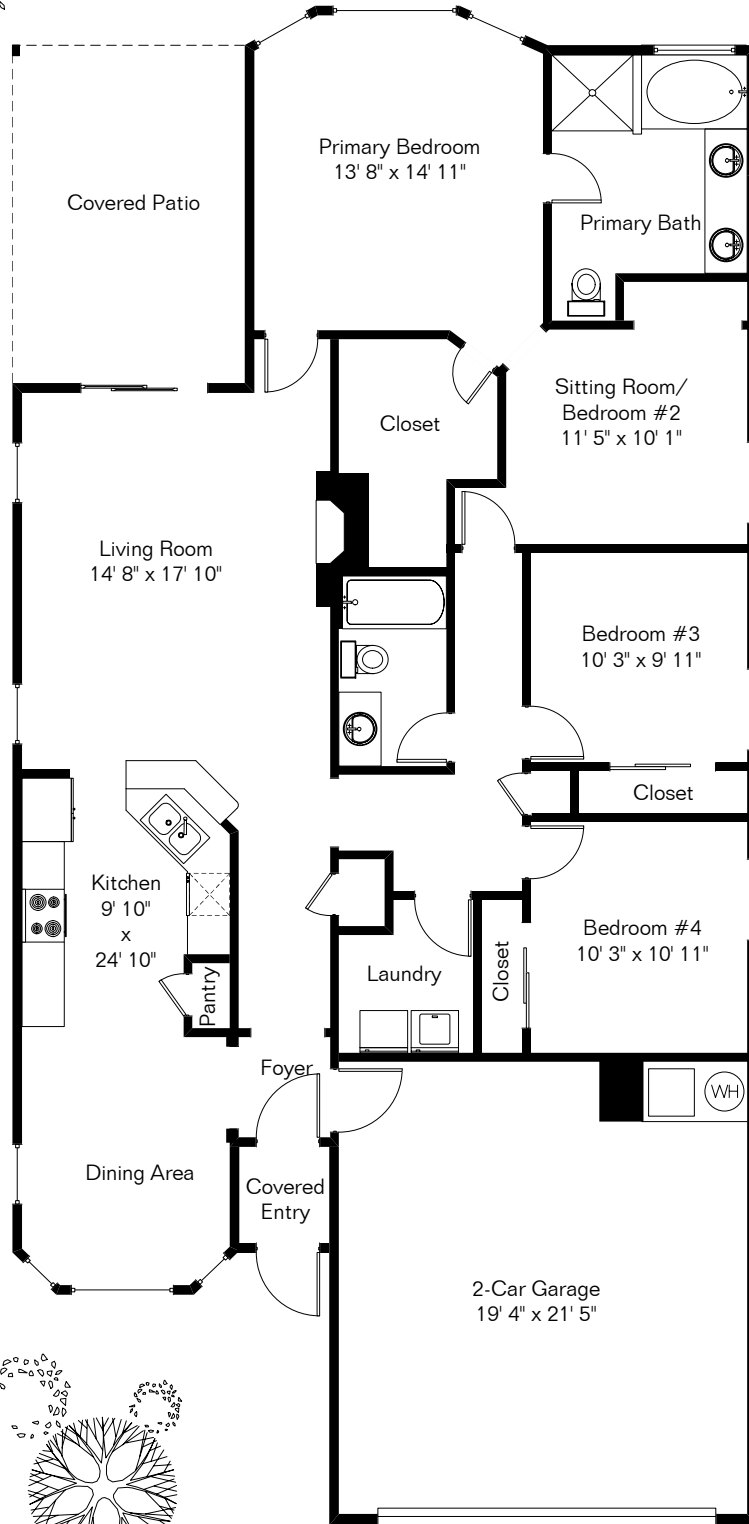

The square footages and room size information are deemed to be reliable but are not guaranteed and should be independently verified. This drawing is for marketing purposes only.

9178 E Placita Arroyo Seco

Living Area 1,674 Sq Ft
Garage 443 Sq Ft

Site Visit July 2024

Copyright 2024 Floor Plans First! LLC
All Rights Reserved.

Floor Plans First!
See the Floor Plan First!
FloorPlansFirst.com™
(520) 881-1500